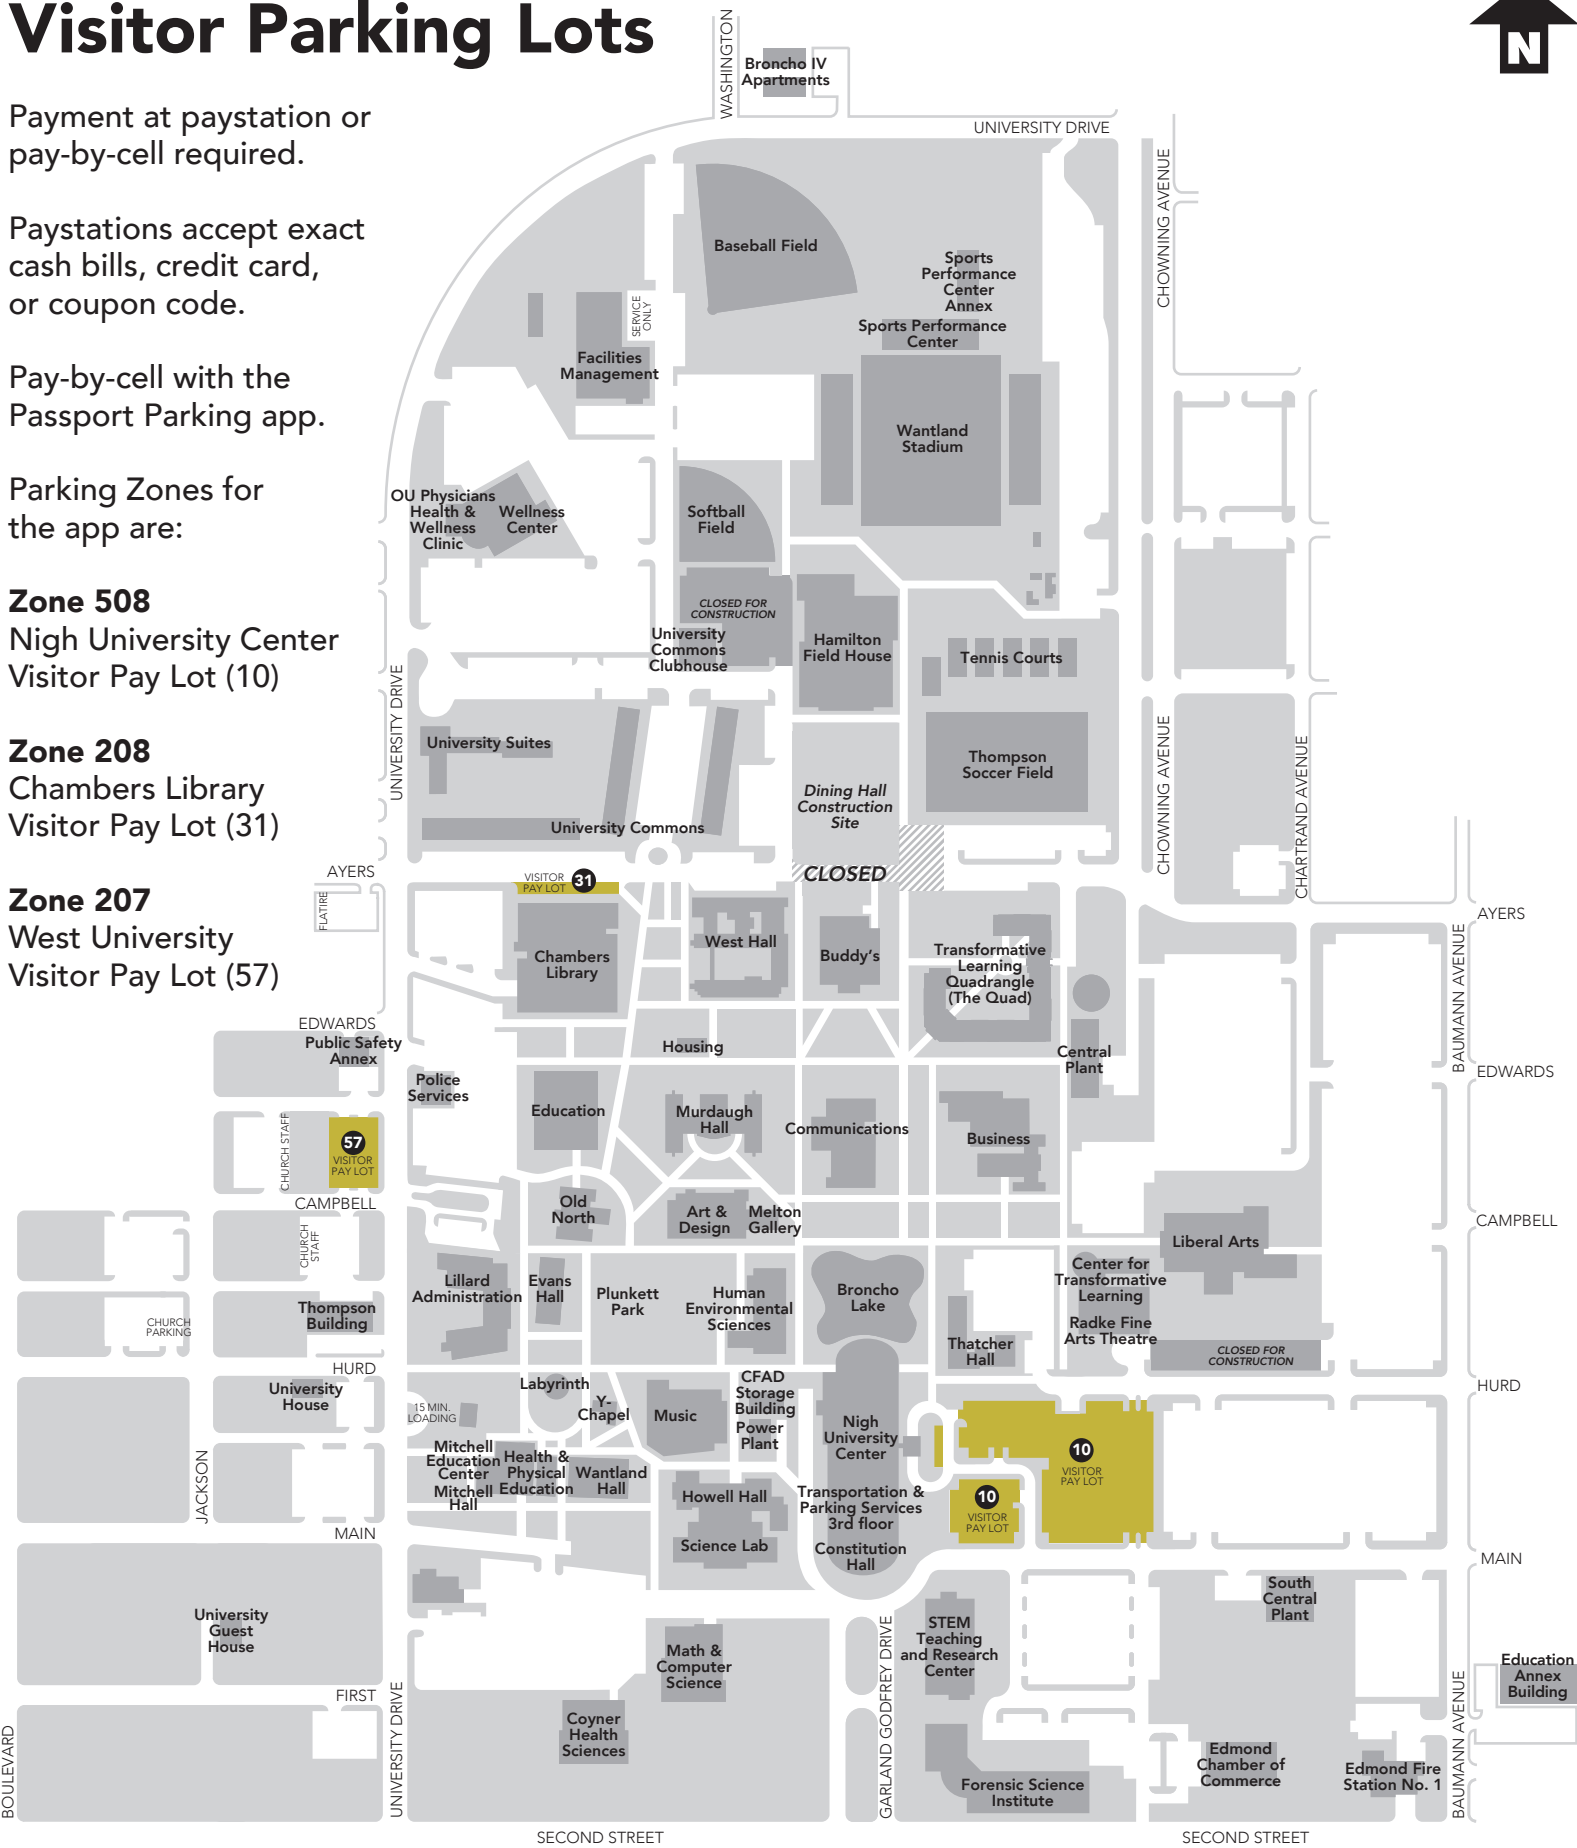

Visitor Parking Lots

Payment at paystation or pay-by-cell required.

Paystations accept exact cash bills, credit card, or coupon code.

Pay-by-cell with the Passport Parking app.

Parking Zones for the app are:

Zone 508

Nigh University Center Visitor Pay Lot (10)

Zone 208

Chambers Library Visitor Pay Lot (31)

Zone 207

West University Visitor Pay Lot (57)

UNIVERSITY OF CENTRAL OKLAHOMA
Transportation & Parking Services